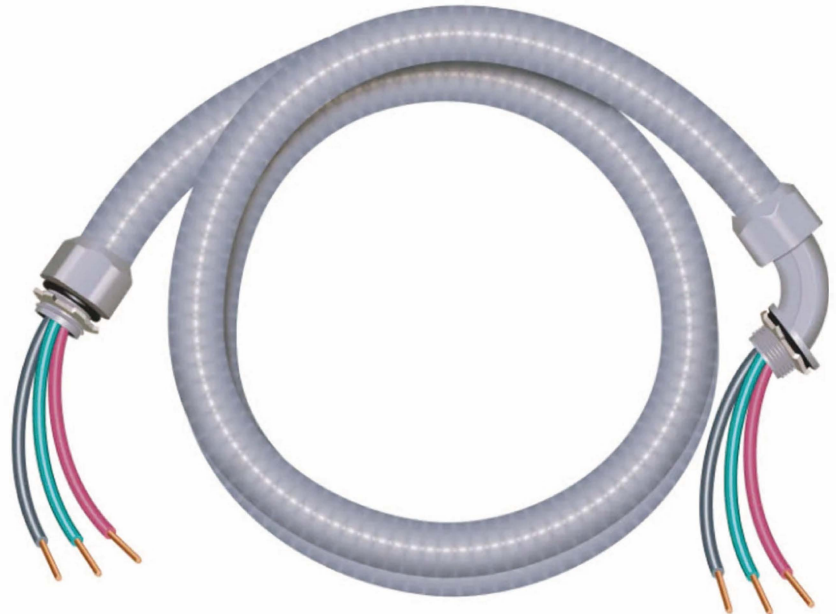

Product Features & Details

- UL Rated Fittings
- Tough, Durable, Flexible Conduit
- 4ft, 6ft, 8ft Lengths
- 1/2" and 3/4" Metallic and Non-Metallic Fittings
- Extra Wire Lengths for Ease of Install

Metallic fittings

Non-metallic fittings

Item Details

- **Material:** Metallic Fittings for Metallic Version
- Non-Metallic Fittings for Non-Metallic Version
- **Conduit:** 4ft, 6ft and 8ft Lengths
- **Fittings:** Metallic and Non-Metallic UL Rated
- **Packaging:** Indiv Bagged for ease of Display
- **Value:** Install Friendly 1.5ft of Additional Wire
- **Includes Cable Ties to Secure Install**
- **Rating:** UL Listed, Non-Metallic Conduit & Metallic and Non-Metallic Fittings